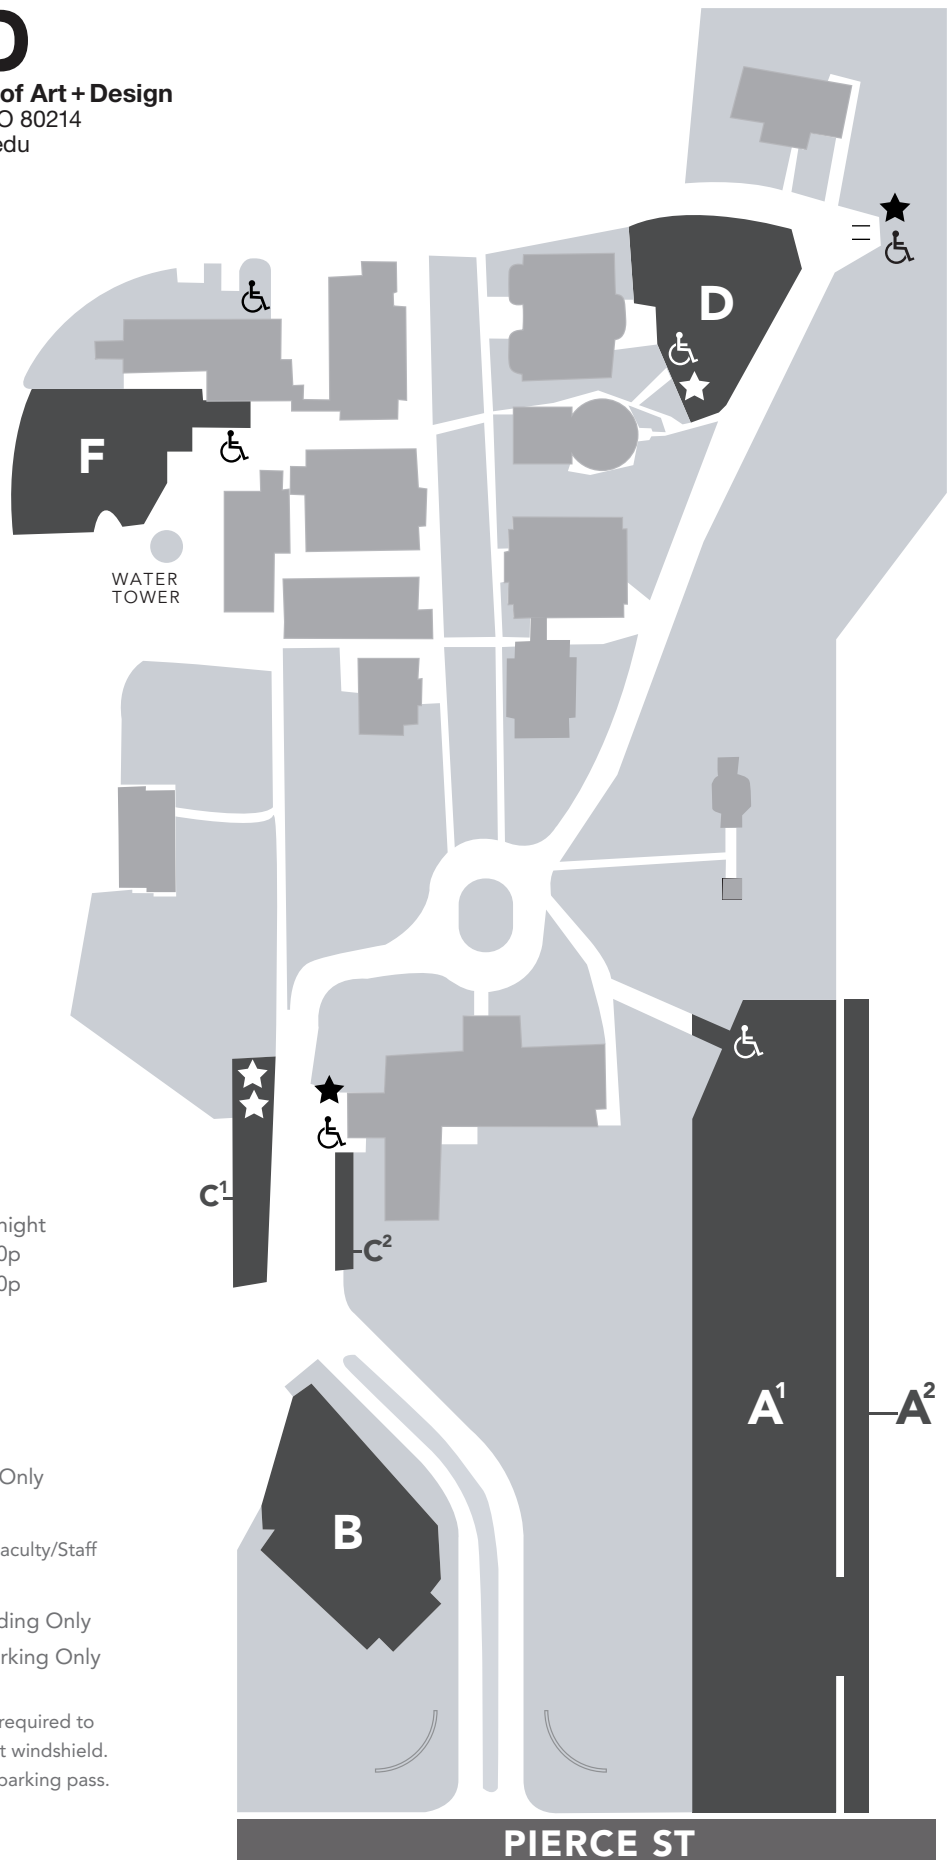

RmCAD

Rocky Mountain College of Art + Design
1600 Pierce Street | Denver CO 80214
800.888.ARTS | www.rmcad.edu

Campus Hours

Monday-Thursday : 7:30a - Midnight
Friday : 7:30a - 6:00p
Saturday + Sunday : 9:00a - 5:00p

Parking

- A¹⁺² Student Lot
- B Reserved-Faculty + Staff Only
- C¹⁺² Reserved-Visitors
- D Reserved-Special Events + Faculty/Staff
- F Off Limits AMC ONLY
- ★ Reserved-Loading/Unloading Only
- ♿ Reserved-Handicaped Parking Only

All vehicles parked on campus are required to have a parking sticker on their front windshield. See the Information Desk for your parking pass.

PIERCE ST